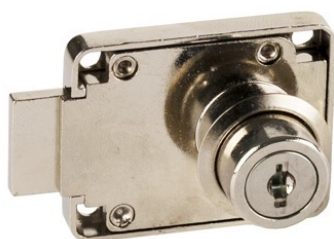

PRODUCT SHEET

Description:

Rim Lock 950 Backset 35mm, $\varnothing 19 \times 22$ mm, NPL, CK SISO, Right

Item number:

14.01.096-0

Units	Box	Carton	HS Code	Barcode
Pcs.	24	240	8301300000	
				5704866032803